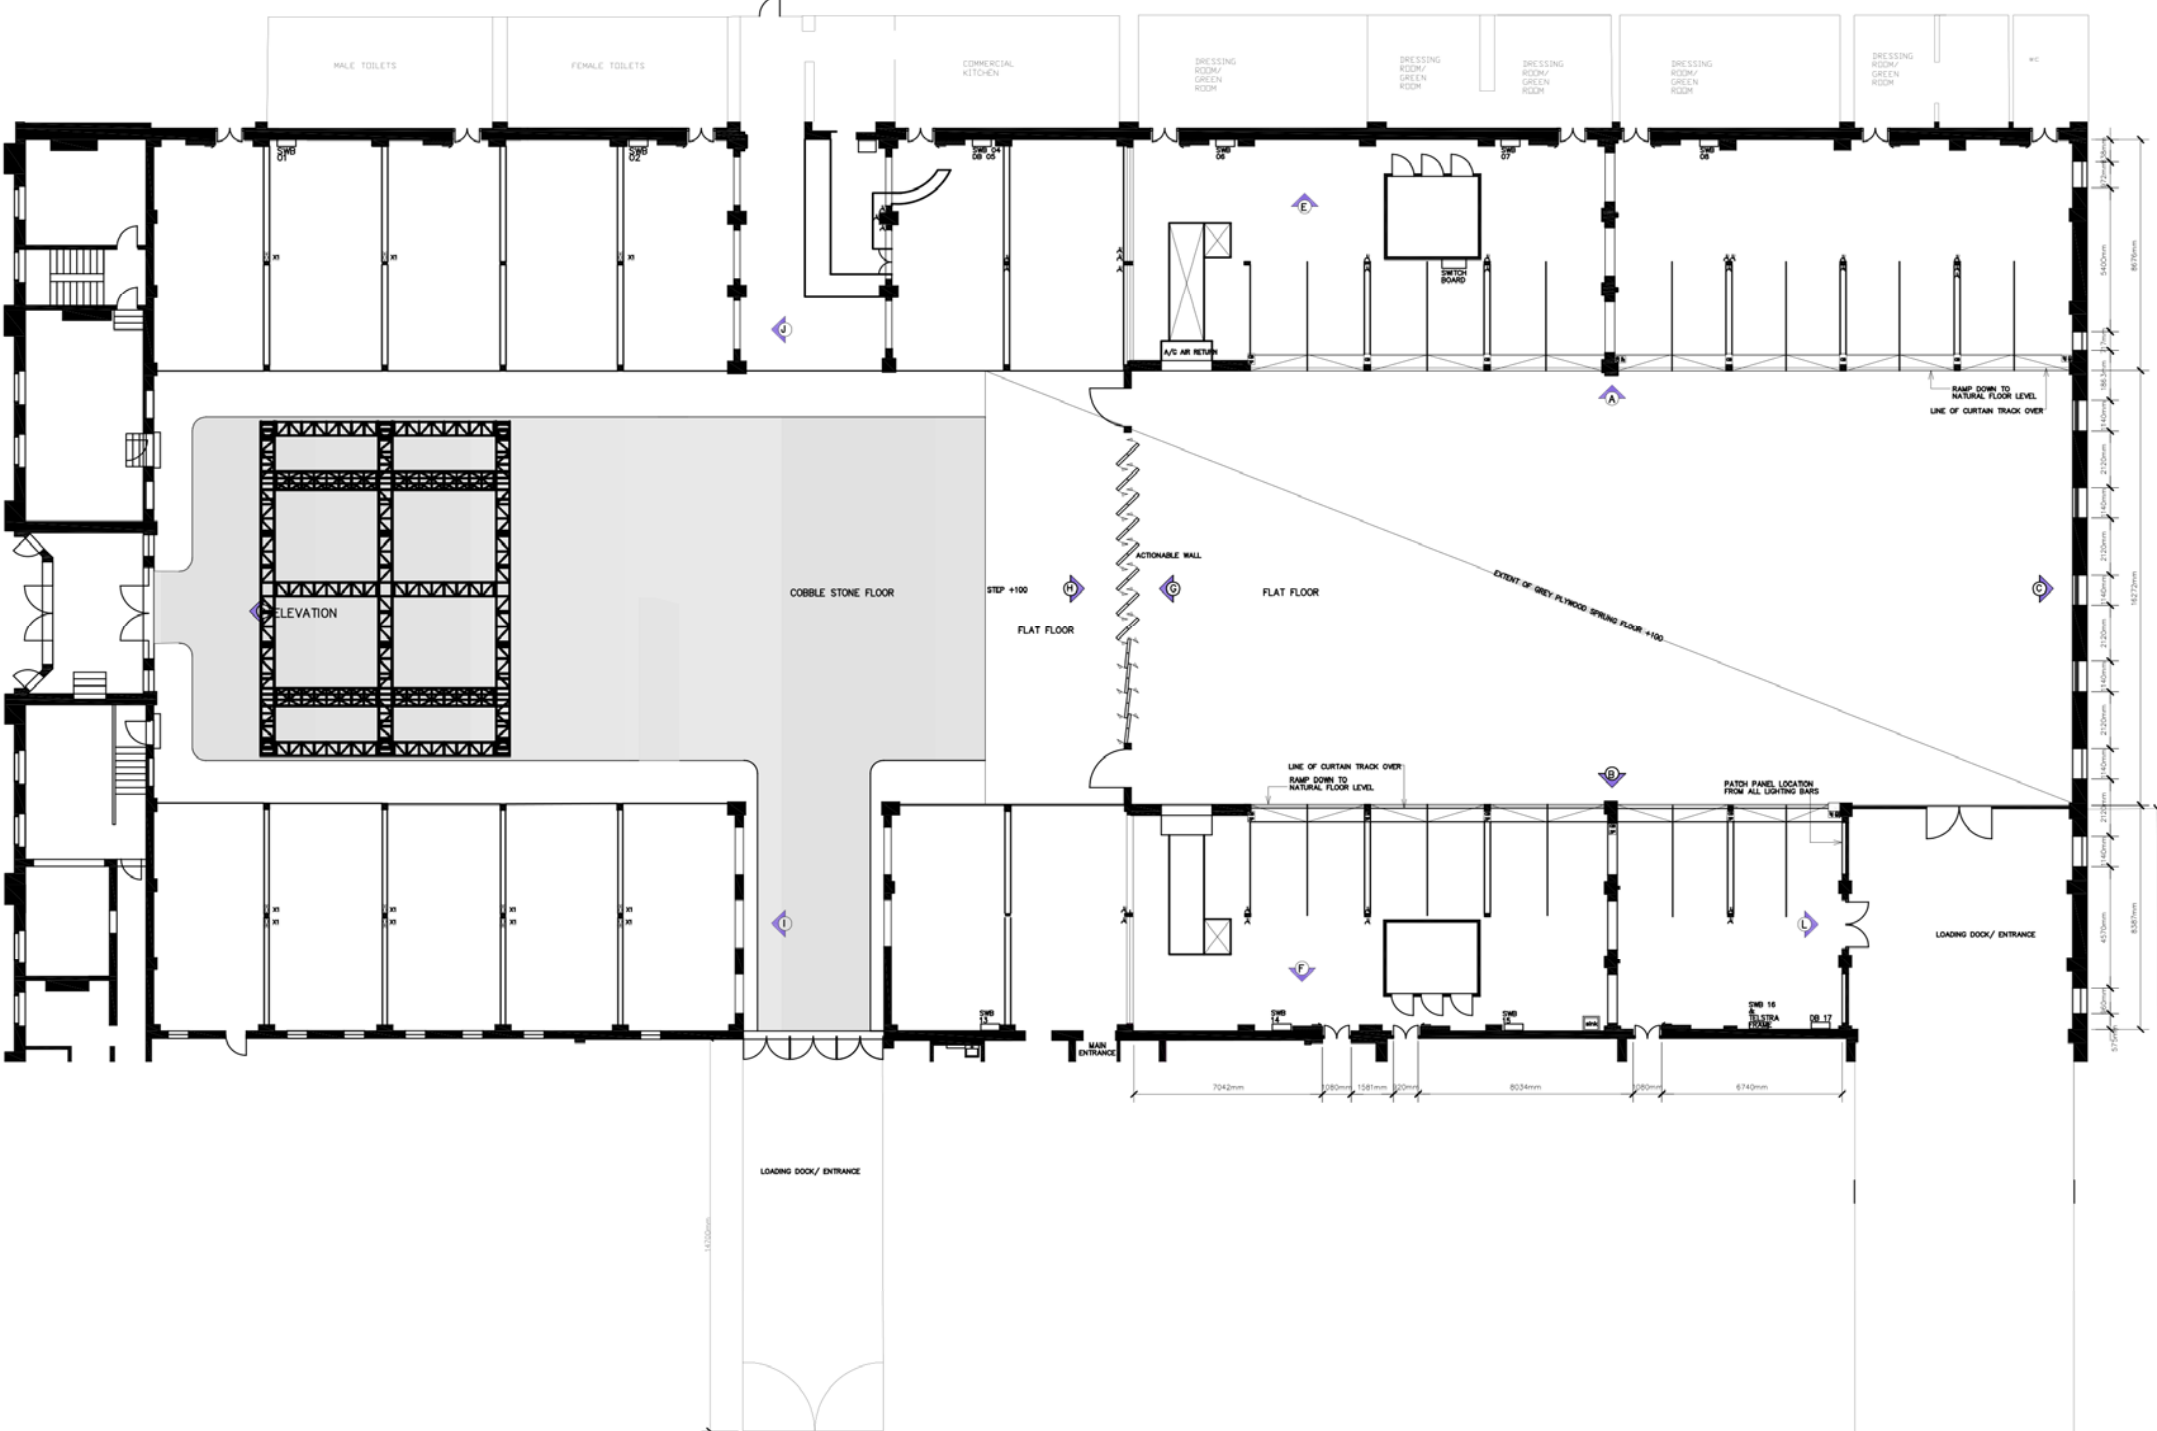

COURTNEY STREET

STURTON STREET

FLOOR PLAN

LEGEND

- ▤ DOUBLE GPO
- COLUMN BOX

1:100

BLACKWOOD STREET

0 1000 2000 3000 4000 5000

Scale Bar